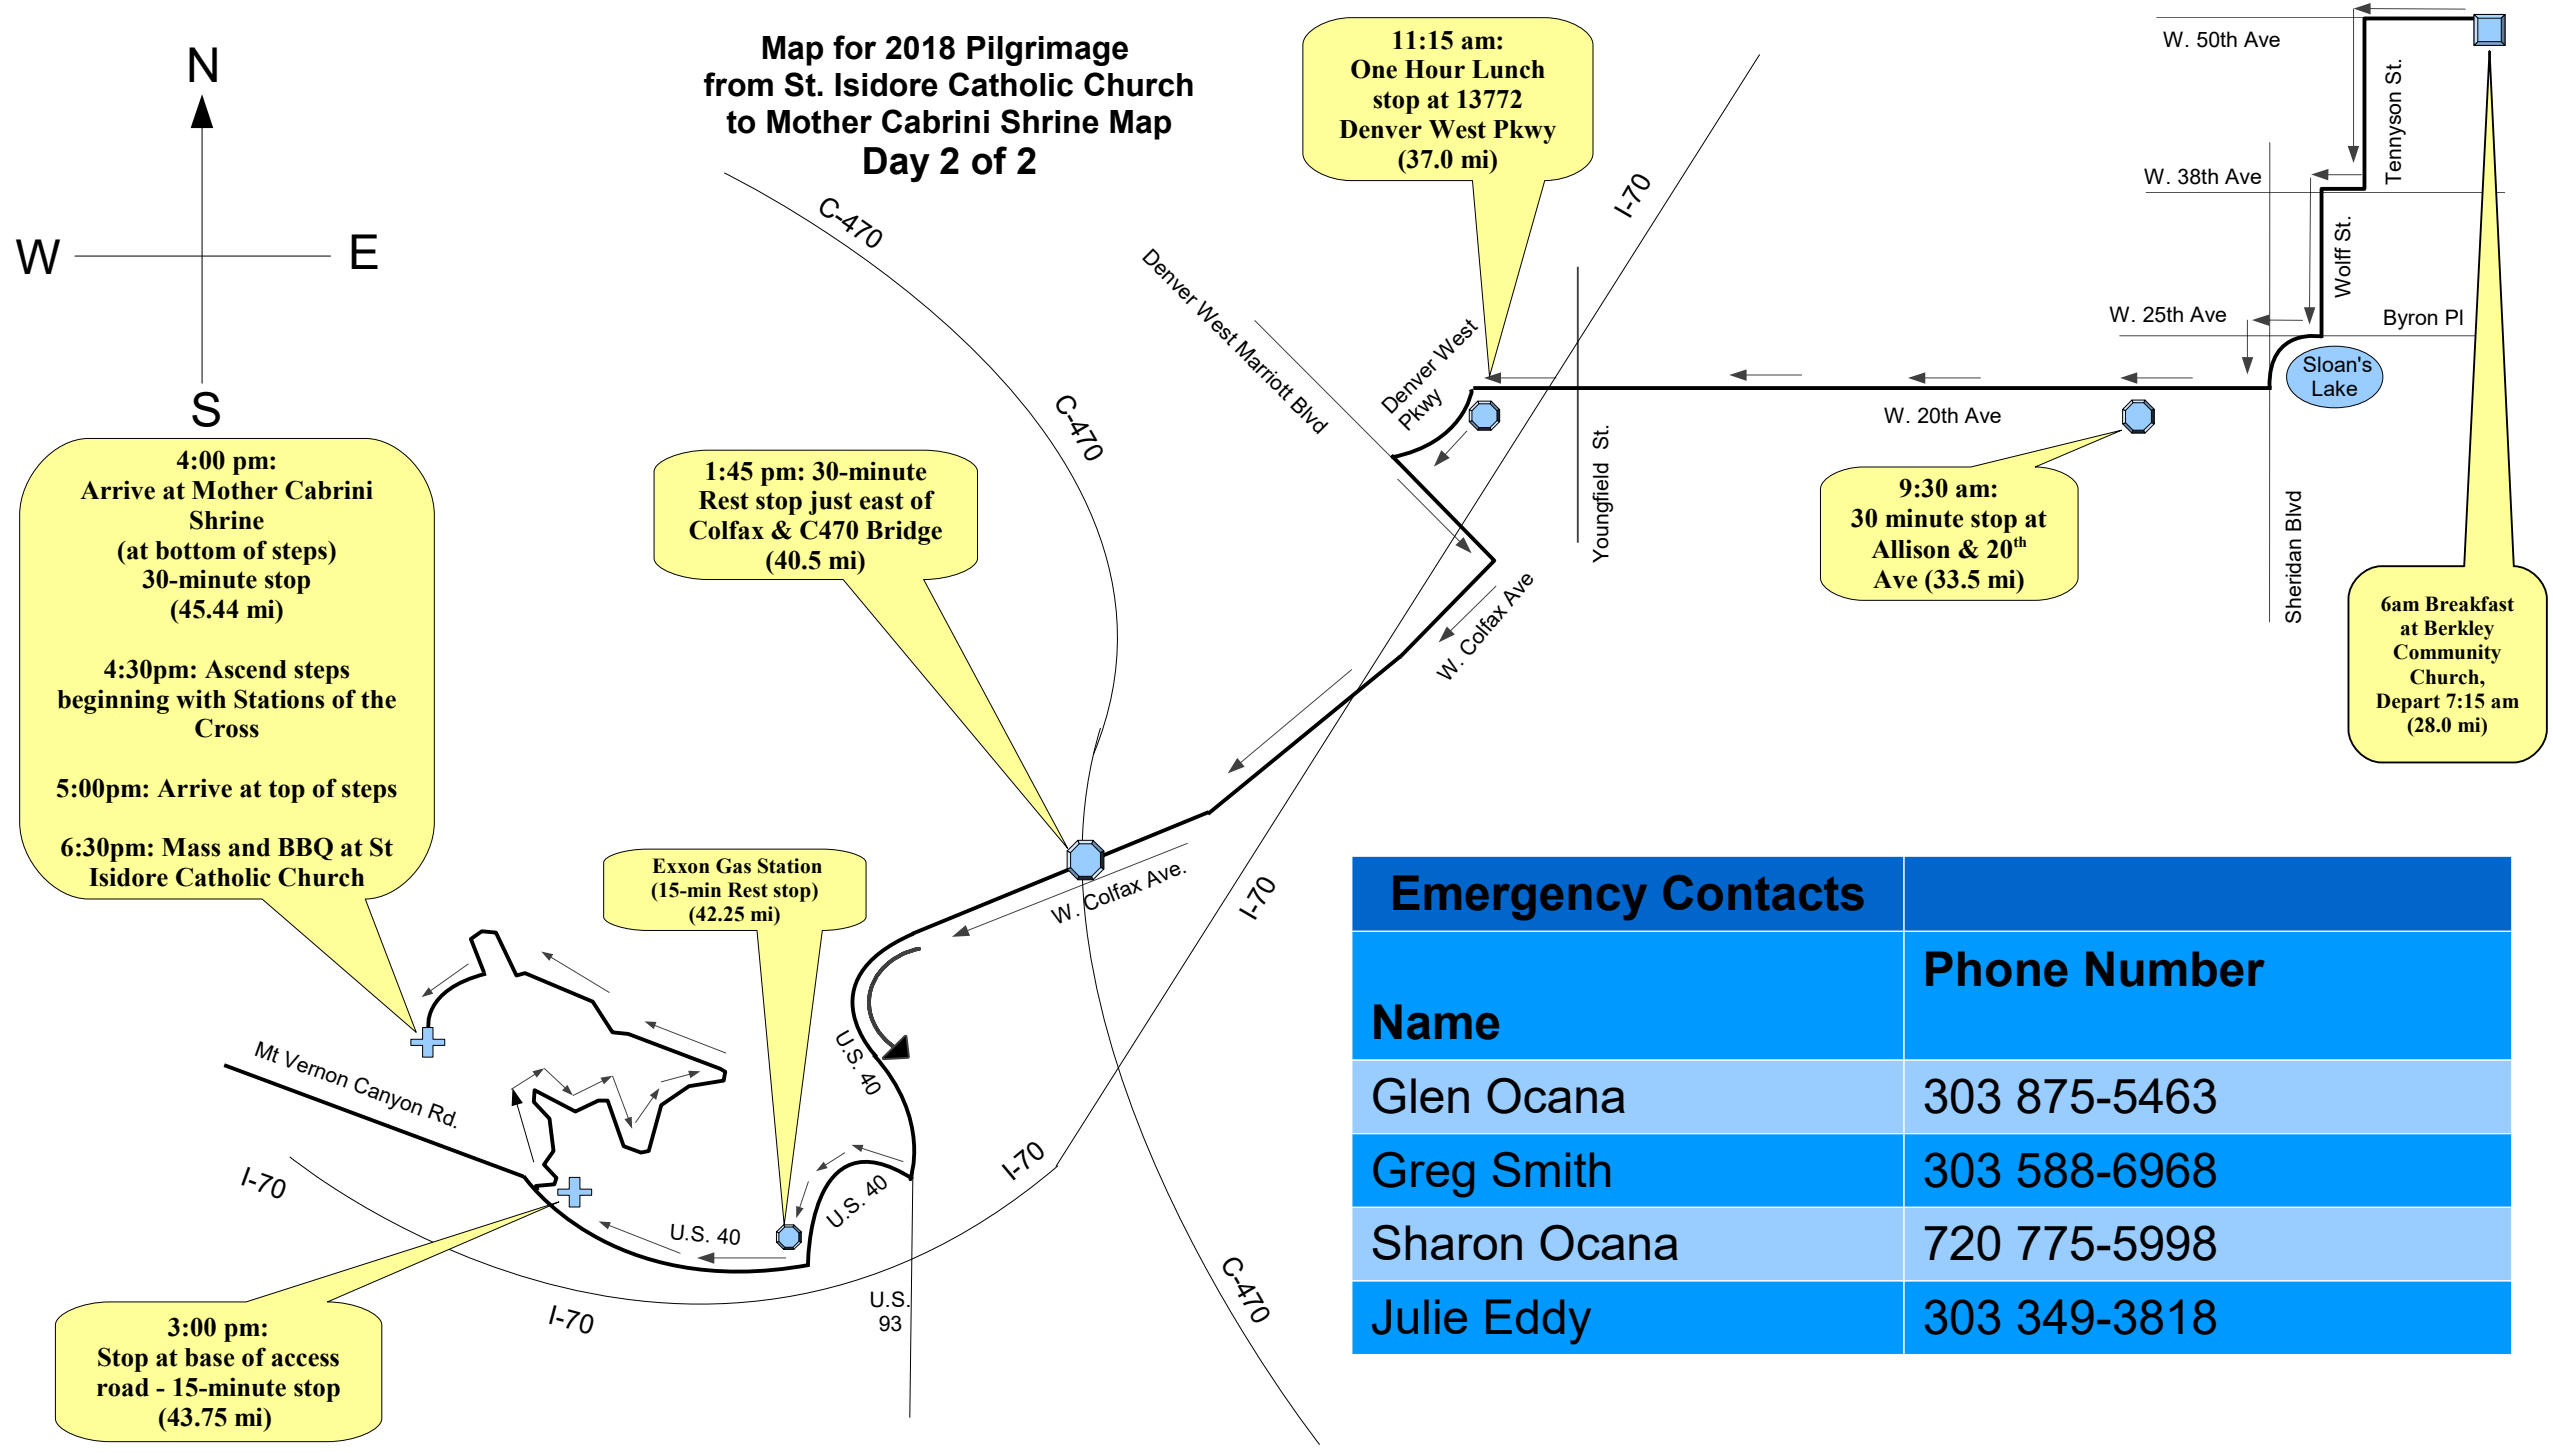

**Map for 2018 Pilgrimage
from St. Isidore Catholic Church
to Mother Cabrini Shrine Map
Day 2 of 2**

4:00 pm:
Arrive at Mother Cabrini Shrine
(at bottom of steps)
30-minute stop
(45.44 mi)

4:30pm: Ascend steps
beginning with Stations of the Cross

5:00pm: Arrive at top of steps

6:30pm: Mass and BBQ at St Isidore Catholic Church

1:45 pm: 30-minute
Rest stop just east of
Colfax & C470 Bridge
(40.5 mi)

Exxon Gas Station
(15-min Rest stop)
(42.25 mi)

3:00 pm:
Stop at base of access
road - 15-minute stop
(43.75 mi)

11:15 am:
One Hour Lunch
stop at 13772
Denver West Pkwy
(37.0 mi)

9:30 am:
30 minute stop at
Allison & 20th
Ave (33.5 mi)

6am Breakfast
at Berkley
Community
Church,
Depart 7:15 am
(28.0 mi)

Emergency Contacts	
Name	Phone Number
Glen Ocana	303 875-5463
Greg Smith	303 588-6968
Sharon Ocana	720 775-5998
Julie Eddy	303 349-3818