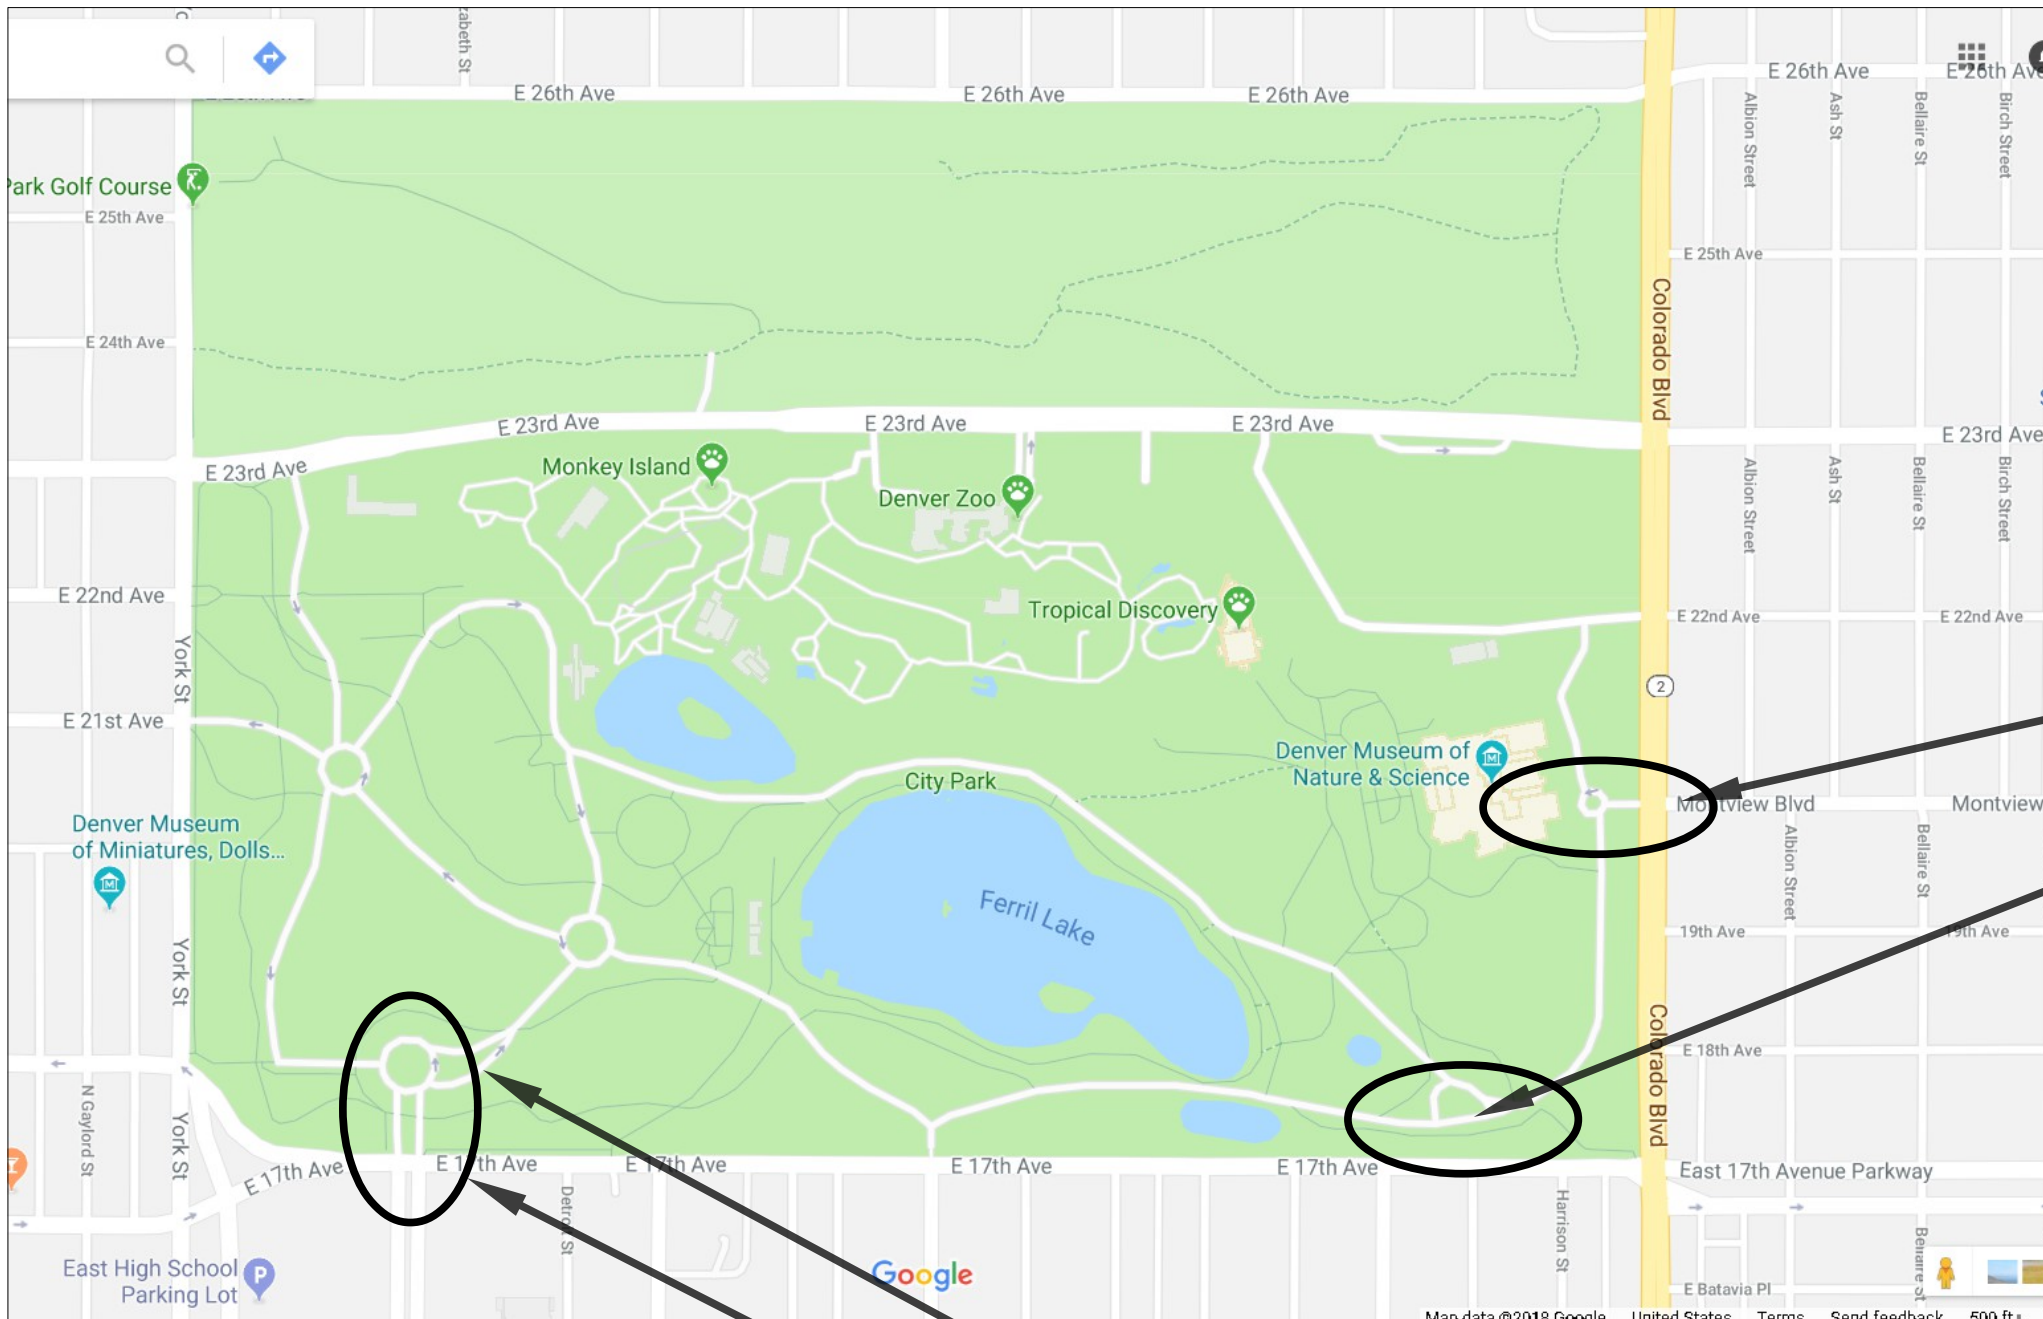

**For first stop at City Park:
All support vehicles enter here**

And Park here.

**For second stop at City Park:
All support vehicles enter here And Park here.**