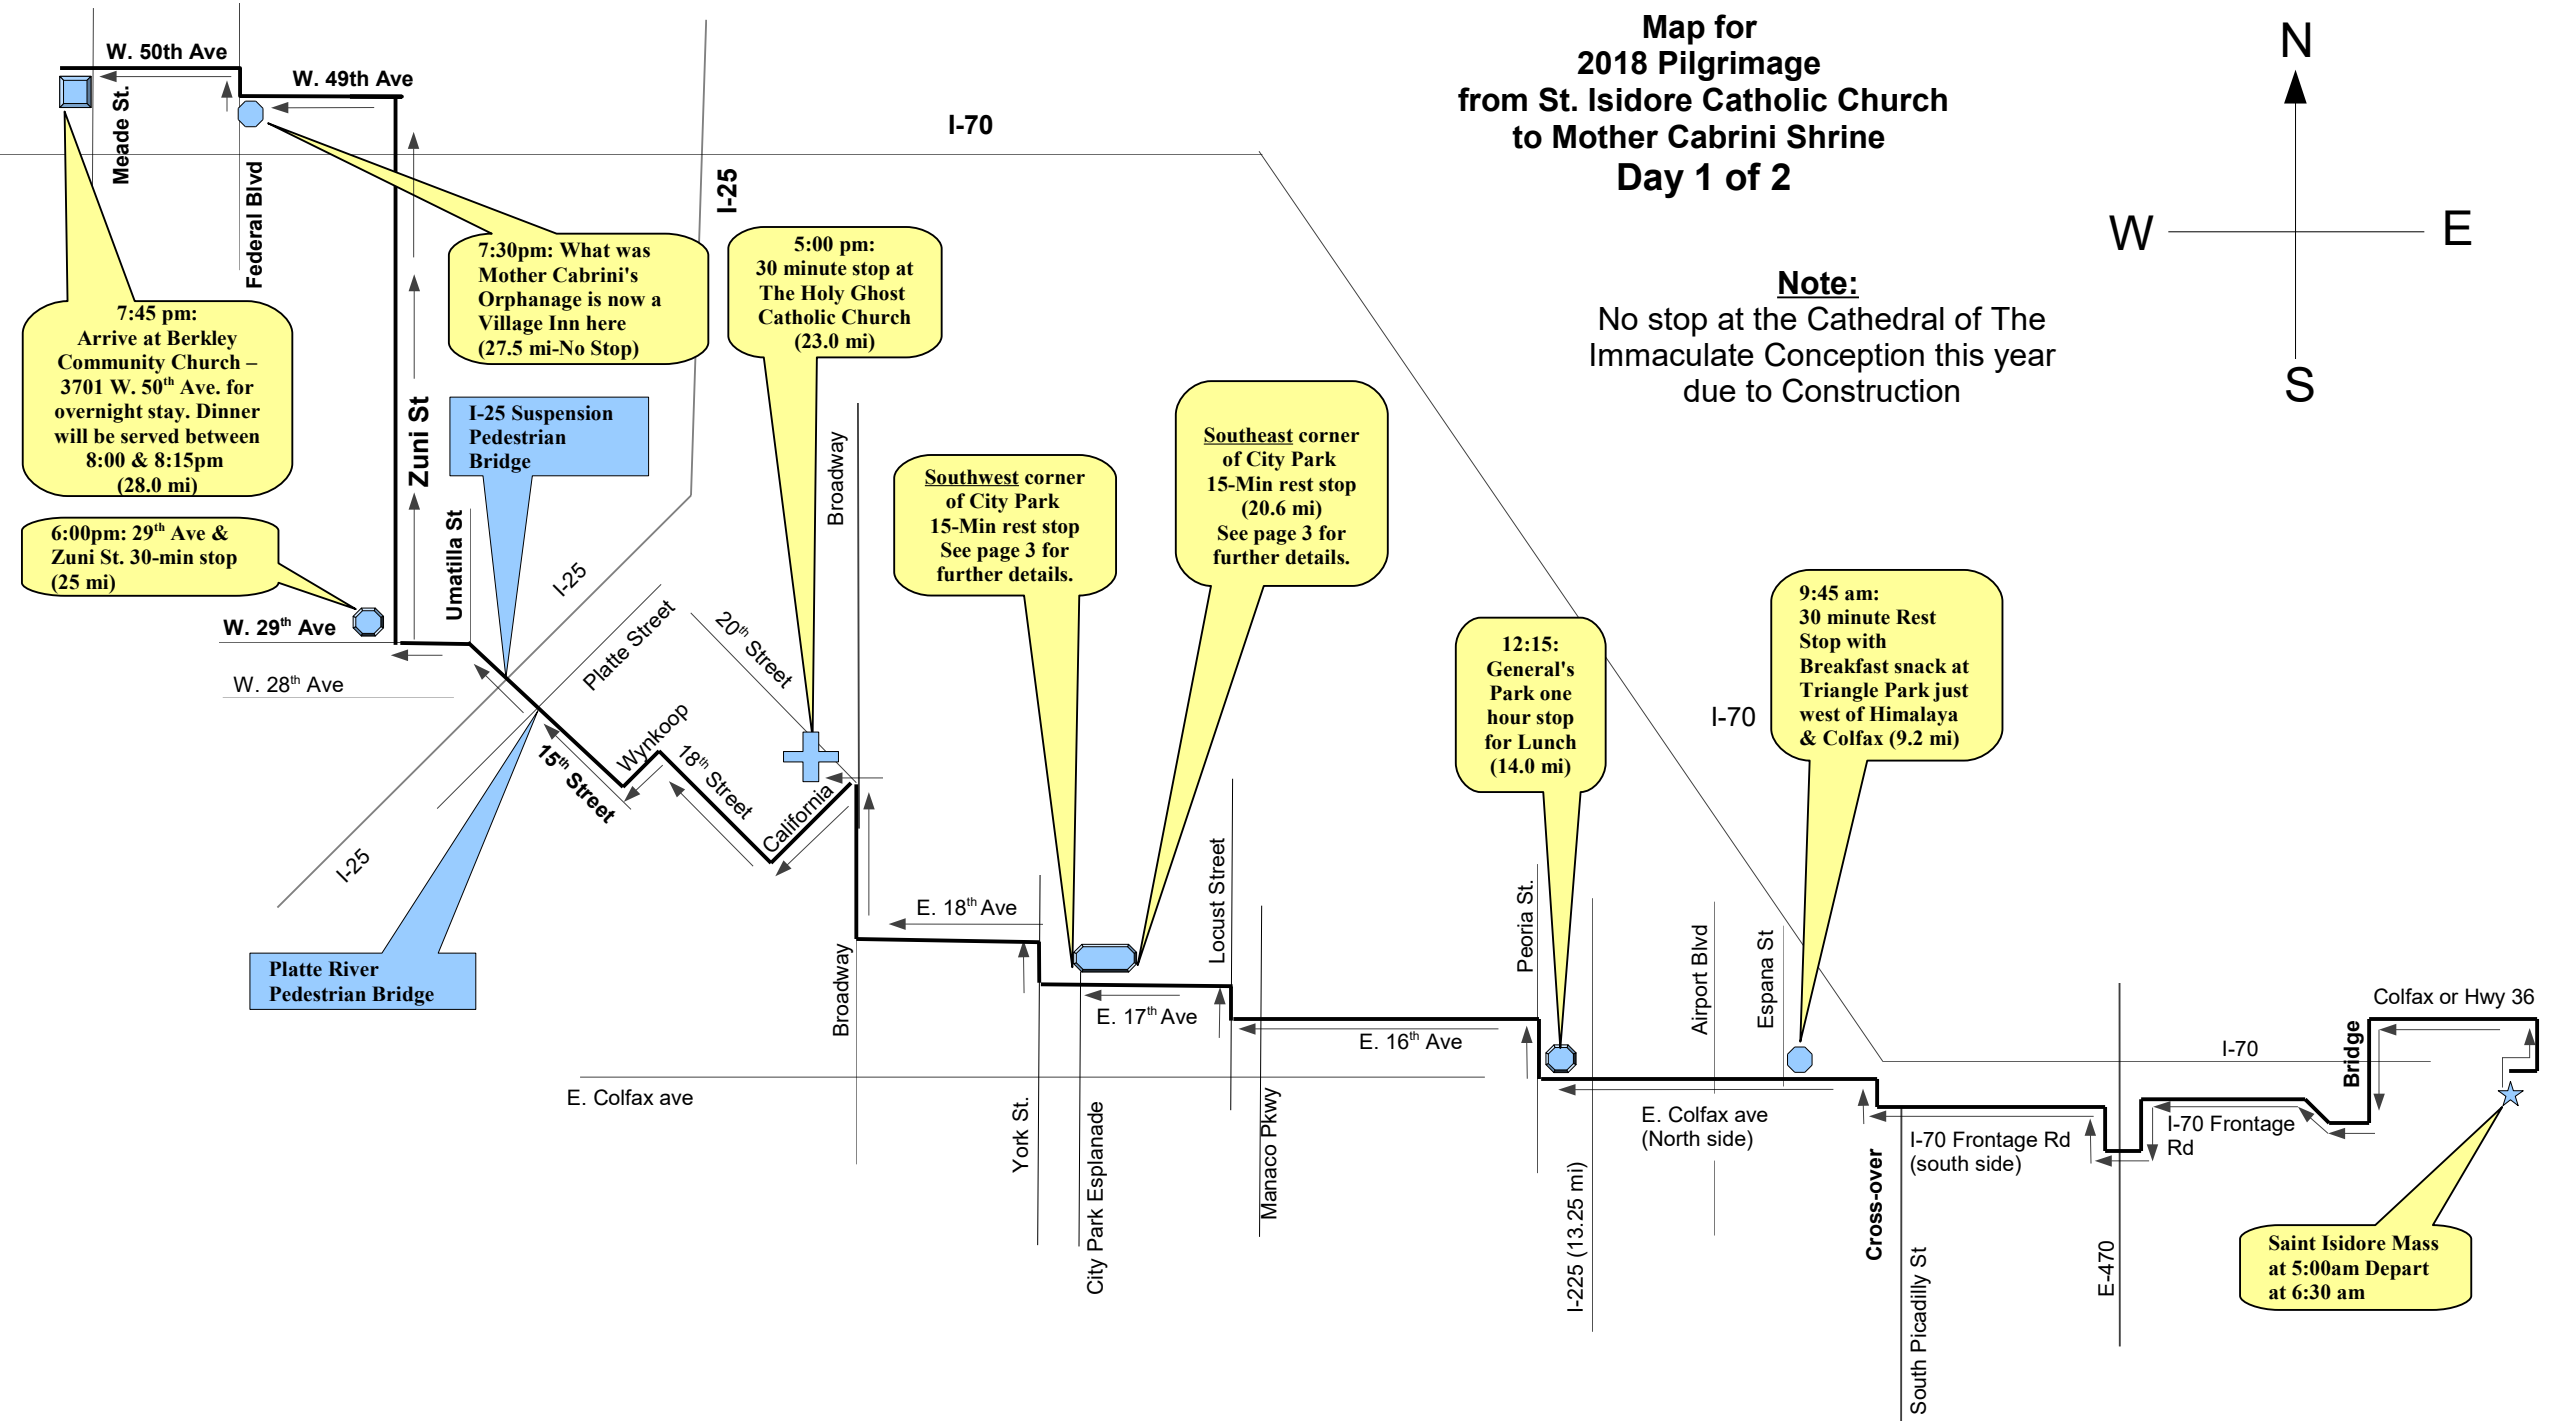

# Map for 2018 Pilgrimage from St. Isidore Catholic Church to Mother Cabrini Shrine Day 1 of 2

**Note:**  
No stop at the Cathedral of The Immaculate Conception this year due to Construction

7:45 pm:  
Arrive at Berkley  
Community Church –  
3701 W. 50<sup>th</sup> Ave. for  
overnight stay. Dinner  
will be served between  
8:00 & 8:15pm  
(28.0 mi)

**4:00 pm:**  
Arrive at Mother Cabrini Shrine  
(at bottom of steps)  
30-minute stop  
(45.44 mi)

**4:30pm:** Ascend steps  
beginning with Stations of the Cross

**5:00pm:** Arrive at top of steps

**6:30pm:** Mass and BBQ at St Isidore Catholic Church

**1:45 pm:** 30-minute  
Rest stop just east of  
Colfax & C470 Bridge  
(40.5 mi)

**Exxon Gas Station**  
(15-min Rest stop)  
(42.25 mi)

**3:00 pm:**  
Stop at base of access  
road - 15-minute stop  
(43.75 mi)

**11:15 am:**  
One Hour Lunch  
stop at 13772  
Denver West Pkwy  
(37.0 mi)

**9:30 am:**  
30 minute stop at  
Allison & 20<sup>th</sup>  
Ave (33.5 mi)

**6am Breakfast**  
at Berkley  
Community  
Church,  
Depart 7:15 am  
(28.0 mi)